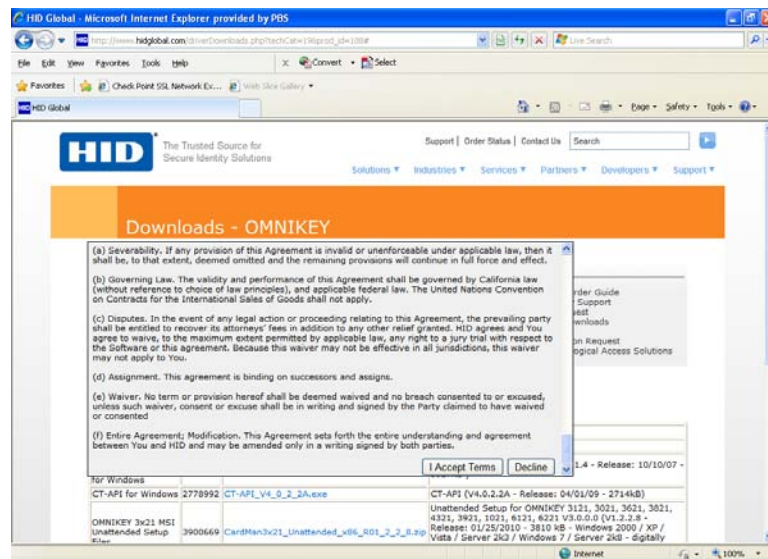

Accepter vilkår

Når du har gennemført ovenstående valg, vises dette skærbillede:

Vælg "I Accept Terms"

Nedenstående skærbillede vises